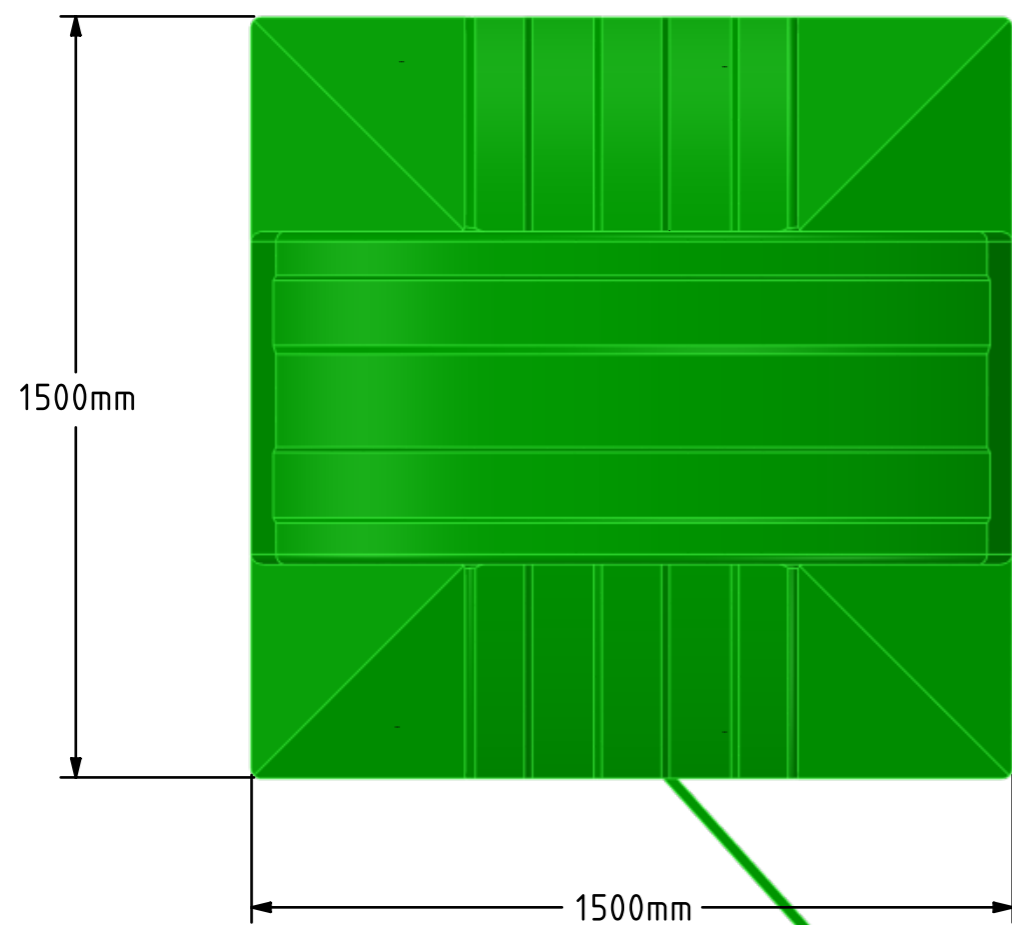

SCALE 1:15

SCALE 1:15

NOTES:
SIZES INDICATED IN THIS DRAWING ARE SUBJECT TO MATERIAL SHRINK VARIATIONS AND MAY VARY WITH APPROXIMATELY 3%.

Date	Name
DRAWN	
CHECKED	
ENG. APPR.	
MEG APPR.	

TITLE: RECYCLE BINS

DWG No.
RB BULK-GLASS

SHEET 1