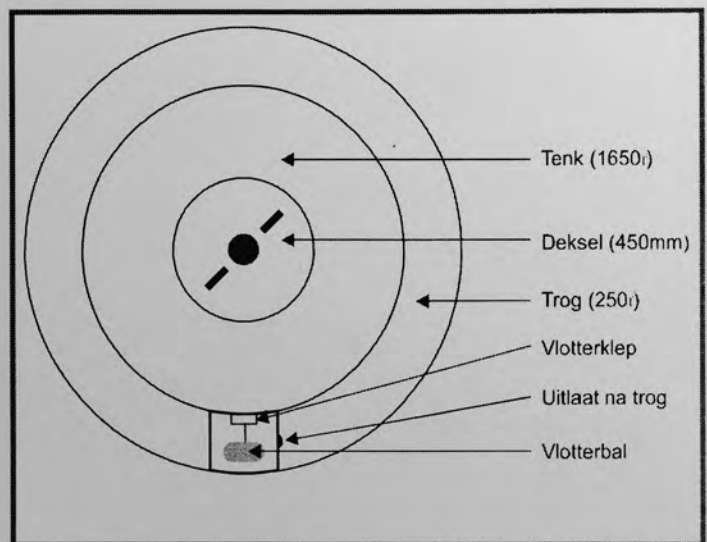

RotoTank™

Specialists in Water, Chemical, Transport, Septic tanks and Silos

UNIEKE WATERTROG / TENK KOMBINASIE UNIQUE WATER TROUGH / TANK COMBINATION

Water Trough

Gauteng Sales: Tel: +27 12 376 1070/2, E-mail: sales@rototank.co.za; info@rototank.co.za

Cape Sales: 022 433 2342, E-mail: rotocape@mweb.co.za

KZN Sales: +27 39 685 7243, E-mail: kznsales@rototank.co.za

www.rototank.co.za 086 000 TANK (8265)