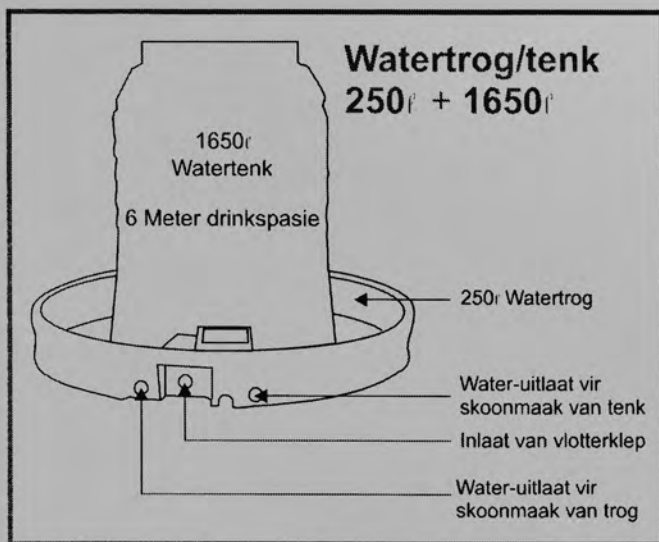

RotoTank™

Specialists in Water, Chemical, Transport, Septic tanks and Silos

UNIEKE WATERTROG / TENK KOMBINASIE UNIQUE WATER TROUGH / TANK COMBINATION

Water Trough

Gauteng Sales: Tel: +27 12 376 1070/2, E-mail: sales@rototank.co.za; info@rototank.co.za

Cape Sales: 022 433 2342, E-mail: rotocape@mweb.co.za

KZN Sales: +27 39 685 7243, E-mail: kznsales@rototank.co.za

www.rototank.co.za 086 000 TANK (8265)