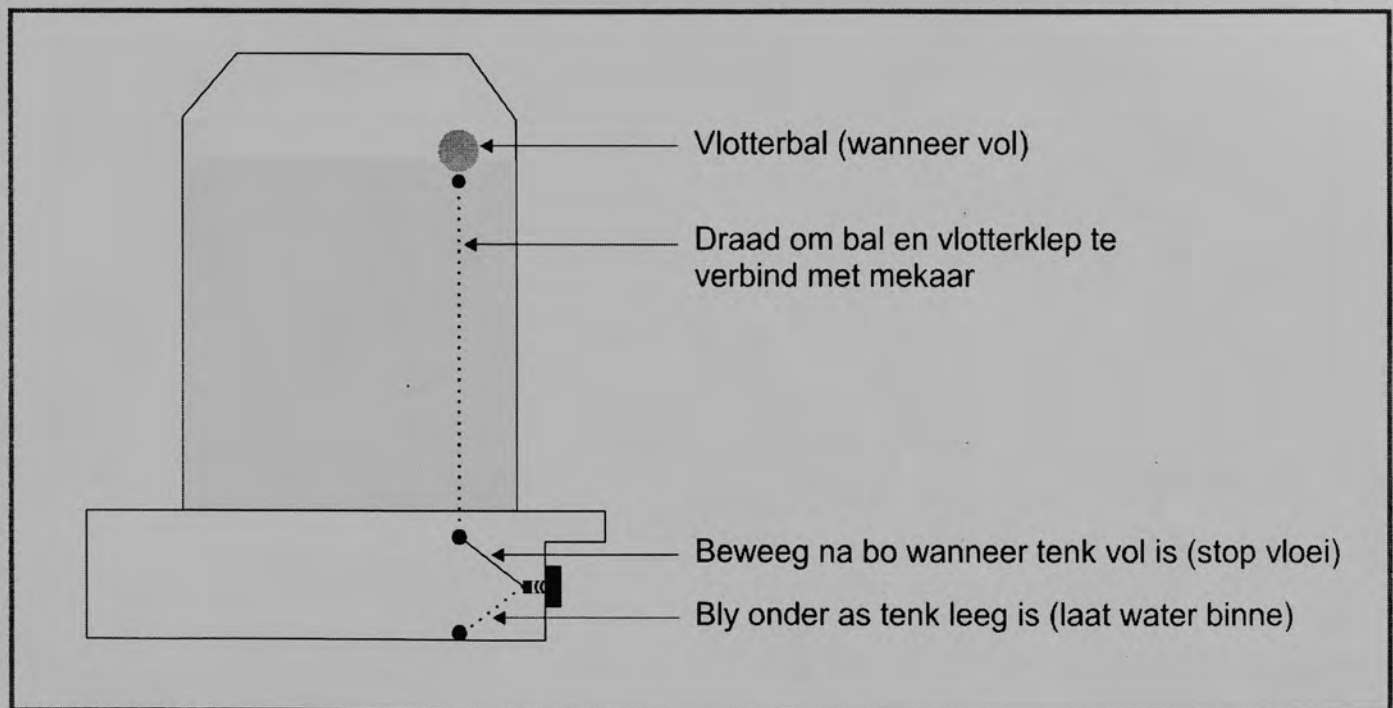

RotoTank™

Specialists in Water, Chemical, Transport, Septic tanks and Silos

UNIEKE WATERTROG / TENK KOMBINASIE UNIQUE WATER TROUGH / TANK COMBINATION

Water Trough

Gauteng Sales: Tel: +27 12 376 1070/2, E-mail: sales@rototank.co.za; info@rototank.co.za

Cape Sales: 022 433 2342, E-mail: rotocape@mweb.co.za

KZN Sales: +27 39 685 7243, E-mail: kznsales@rototank.co.za

www.rototank.co.za 086 000 TANK (8265)