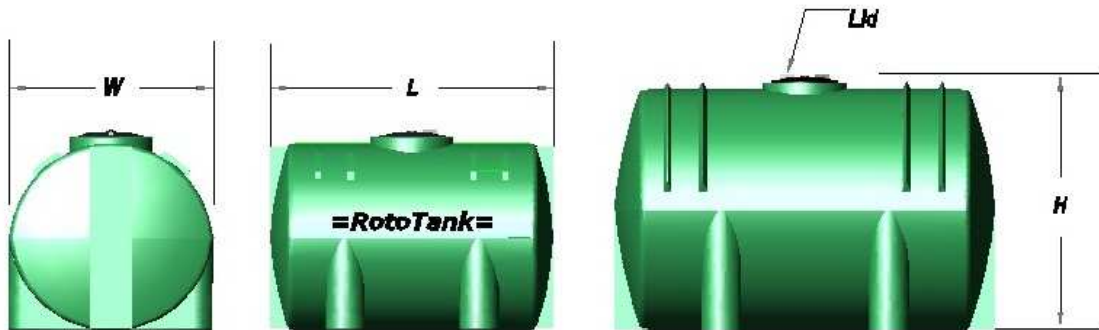

RotoTank™

Manufacturers of Water, Chemical, Transport, Septic tanks and Silos

Small Horizontal / Transport Tanks

Type	Length(L)	Width(W)	Height (H)	Lid	A/B	Colour
H220 lt	850mm	645mm	610mm	165mm	40mm	std
H250 lt Planter	1050mm	645mm	610mm	165mm	40mm	std
H500 lt	1140mm	840mm	725mm	165mm	40mm	std
H600 lt	1140mm	820mm	950mm	165mm	40mm	std

S* Safety Lid 160mm with 400mm Screw down base (Optional 450mm manhole lid)
 L 450mm Manhole lid
 A* Std connector or optional others (50mm plastic, 50mm Stainless, 75mm Stainless)
 B* Optional overflow, plastic or stainless
 STD Rototank has a full range of standard colours to choose from