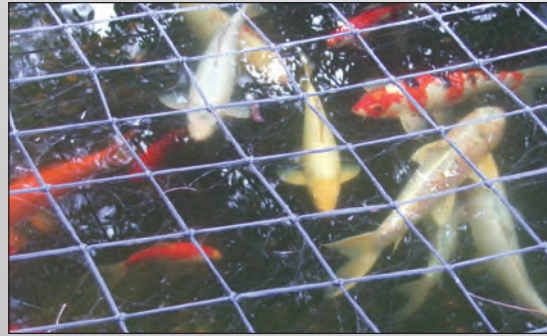

Rototank™

Manufactures of Water, Chemical, Transport, Septic Tanks and Silos

TOUGH, FLEXIBLE, ECONOMICAL AND EXTREMELY RELIABLE PLASTIC TANKS:

PRACTICAL SIZE POND

- AFFORDABLE

CRYSTAL CLEAR WATER

- NO MAINTENANCE REQUIRED

HEAVY DUTY INDUSTRIAL PLASTIC SHELL

- ALGAE RESISTANT
- SPECIALLY DESIGNED SUMP & CONE
- CRACK RESISTANT
- UNSKILLED LABOUR REQUIRED
- INCREASE WATER TEMPERATURE

SUMP AND CONE

TECHNICAL DRAWING

Koi Ponds

Gauteng Sales: Tel: +27 12 376 1070/2, E-mail: sales@rototank.co.za; info@rototank.co.za