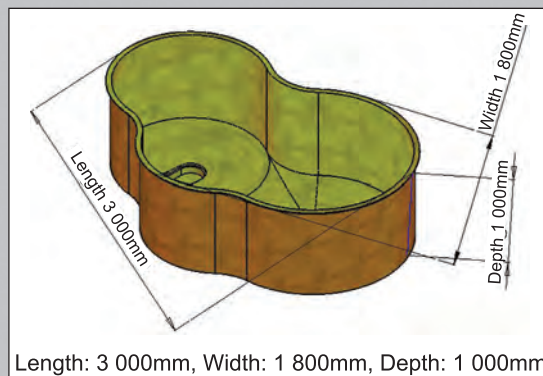

HEAVY DUTY INDUSTRIAL PLASTIC SHELL

- ALGAE RESISTANT
- SPECIALLY DESIGNED SUMP & CONE
- CRACK RESISTANT
- UNSKILLED LABOUR REQUIRED
- INCREASE WATER TEMPERATURE

SUMP AND CONE

TECHNICAL DRAWING

Koi Ponds

Gauteng Sales: Tel: +27 12 376 1070/2, E-mail: sales@rototank.co.za; info@rototank.co.za