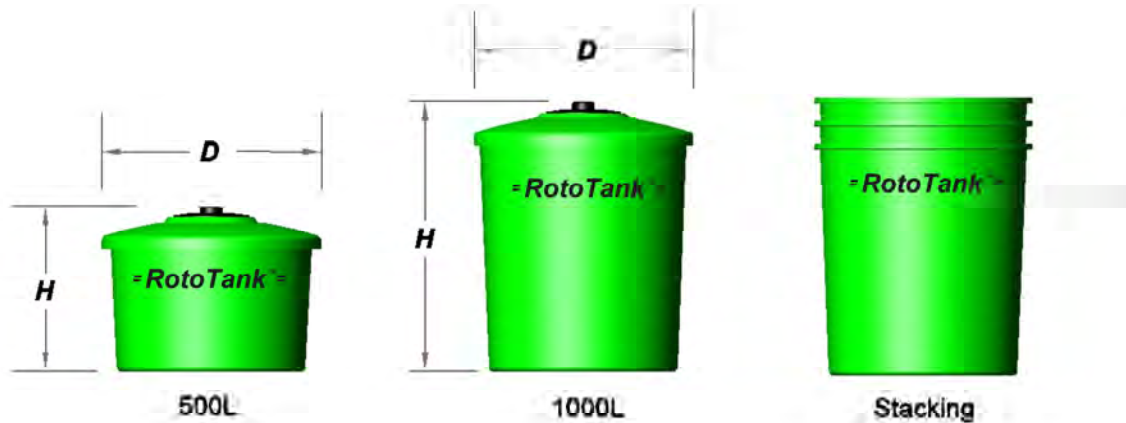

RotoTank™

Manufacturers of Water, Chemical, Transport, Septic tanks and Silos

Nesting Storage Bins

Type	Diameter(D)	Height (H)	Lid	A	B	Colour
S500 lt	1000mm	880mm	S*	40mm	40mm	std
S1000 lt	1000mm	1430mm	S*	40mm	40mm	std

S* Safety Lid 160mm with 400mm Screw down base (Optional 450mm manhole lid)
 L 450mm Manhole lid
 A* Std connector or optional others (50mm plastic, 50mm Stainless, 75mm Stainless)
 B* Optional overflow, plastic or stainless
 STD Rototank has a full range of standard colours to choose from