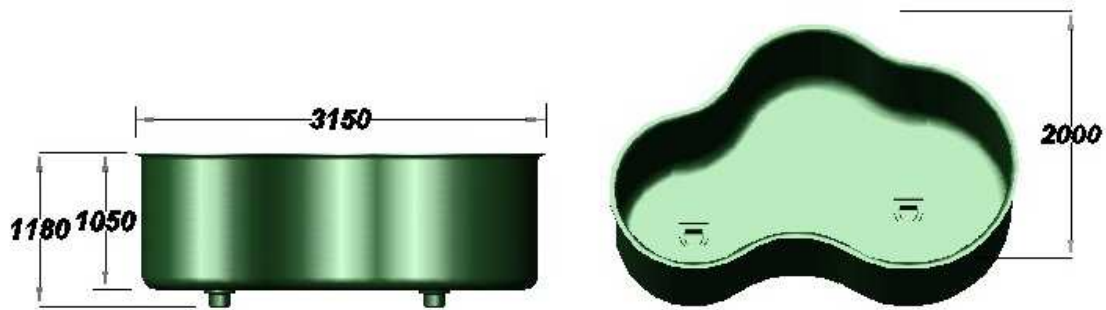

= *RotoTank*TM =

Tank	Volume	Height (H)	Length(L)	Width(W)	Lid	A/B	Colour
Koi	4500L	1180mm	3150mm	2000mm	NA	40mm	BLK*

S* Safety Lid 160mm with 400mm Screw down base (Optional 450mm manhole lid)

L 450mm Manhole lid

A* Std connector or optional others (50mm plastic, 50mm Stainless, 75mm Stainless)

B* Optional overflow, plastic or stainless

STD Rototank has a full range of standard colours to choose from