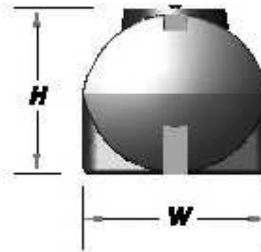

## Horizontal Septic / Conservancy Tanks

Type	Length(L)	Width(W)	Height (H)	Lid	Persons	Ext
S600 lt	1140mm	820mm	950mm	165mm	1 - 2	No
S1000 lt	1700mm	1100mm	950mm	450mm	1 - 4	Yes
S2500 lt	2150mm	1550mm	1280mm	450mm	1 - 10	Yes
S5000 lt	2200mm	2380mm	1260mm	450mm	1 - 20	Yes