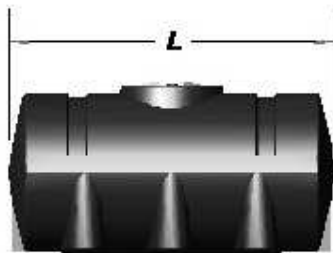

## Horizontal Septic / Conservancy Tanks

Type	Length(L)	Width(W)	Height (H)	Lid	Persons	Ext
S600 lt	1140mm	820mm	950mm	165mm	1 - 2	No
S1000 lt	1700mm	1100mm	950mm	450mm	1 - 4	Yes
S2500 lt	2150mm	1550mm	1280mm	450mm	1 - 10	Yes
S5000 lt	2200mm	2380mm	1260mm	450mm	1 - 20	Yes

- All underground storage Rototank water tanks come in Black.
- A 450mm stainless steel extension can be installed to the underground tanks for maintenance.