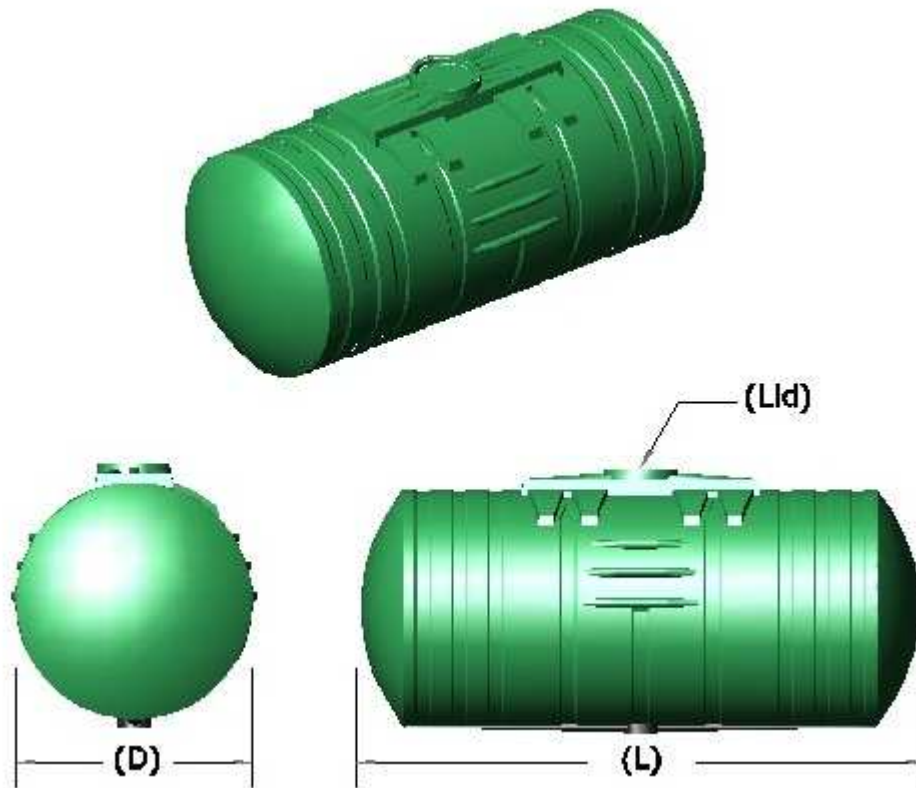

## 8000L Horizontal / Transport Tank

Type	Length(L)	Diameter (D)	Lid	Colour
H8000 lt	3600mm	1850mm	450mm	Std

- S\* Safety Lid 160mm with 400mm Screw down base (Optional 450mm manhole lid)
- L 450mm Manhole lid
- A\* Std connector or optional others (50mm plastic, 50mm Stainless, 75mm Stainless)
- B\* Optional overflow, plastic or stainless
- STD Rototank has a full range of standard colours to choose from